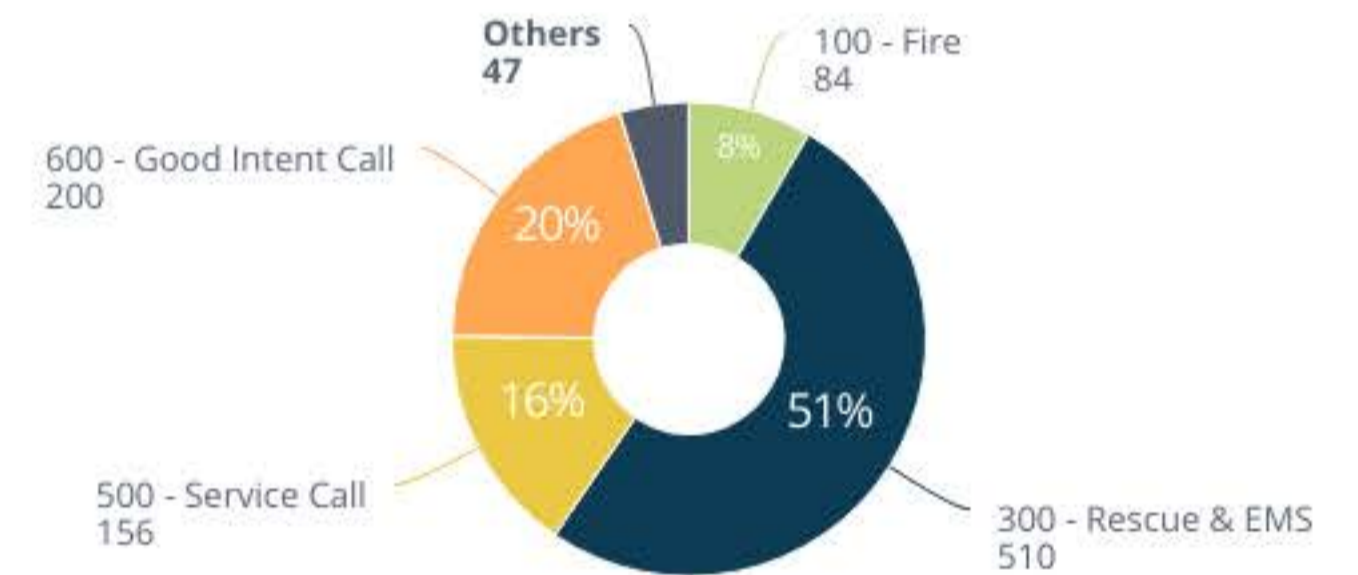

Percentage of Incident Type Group