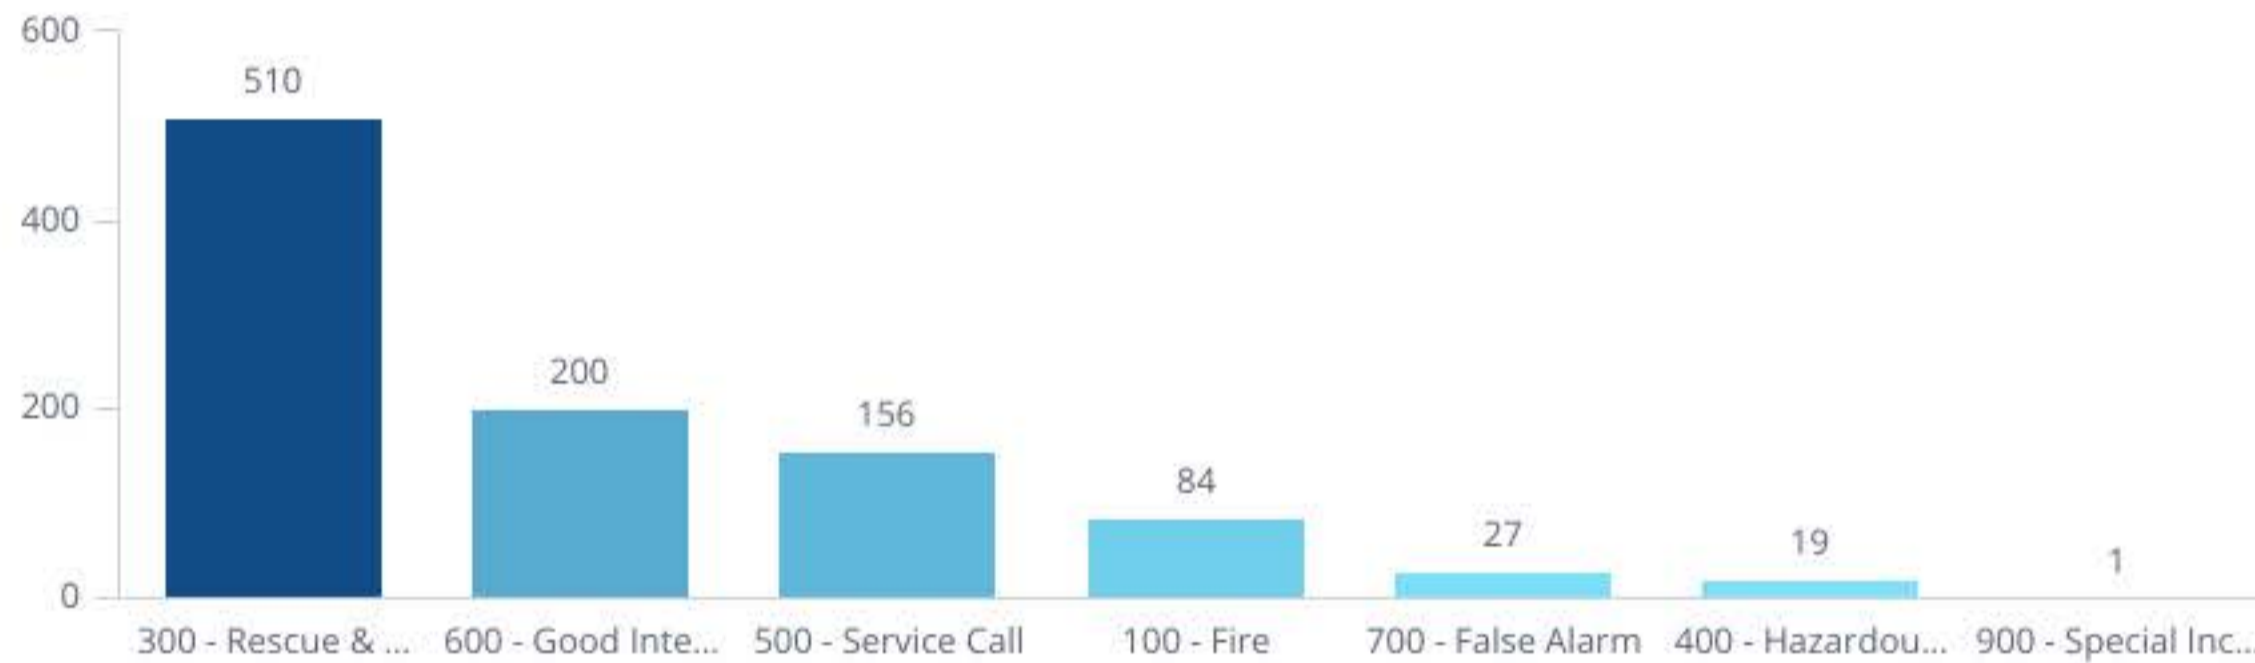

Mokelumne Fire District Map Zones Call Percentage

Mokelumne Fire District

Fire Incidents 2025

Count of Total Incidents

Count of Incidents
997

Fire Calls

Count of Fire Calls
84
Percent of Fire Calls **8.4%**

EMS Calls

Count of EMS Calls
510
Percent of EMS Calls **51.2%**

Other Calls

Count of Other Calls
403
Percent of Other Calls **40.4%**

Count of Incidents by Incident Type Group and Year