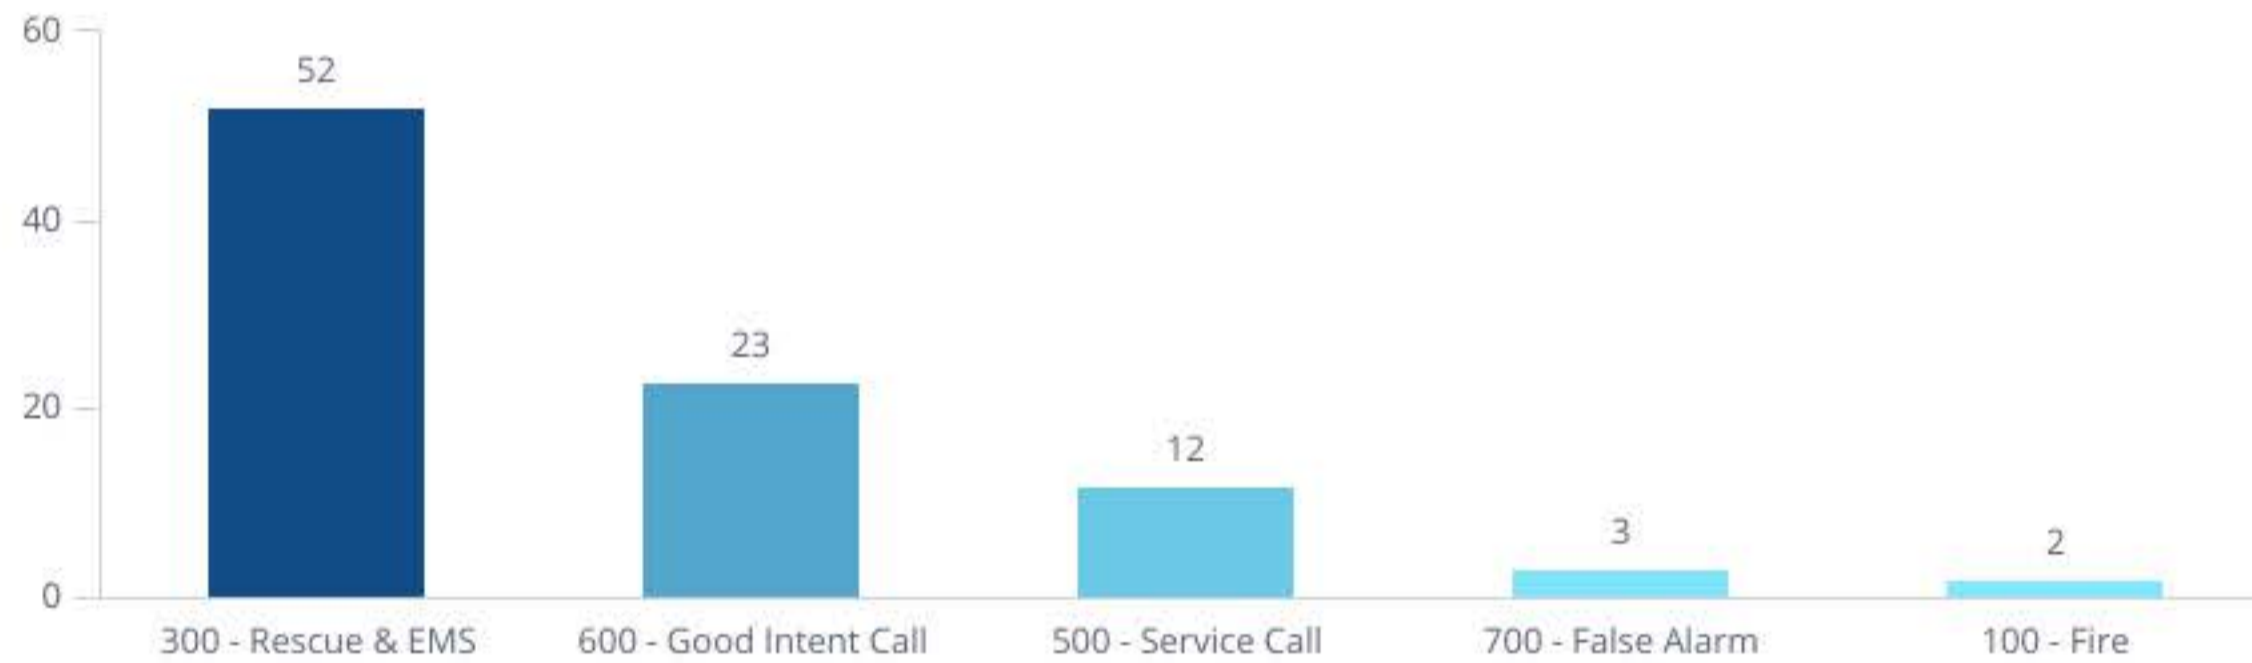

Mokelumne Fire District Map Zones Call Percentage

Mokelumne Fire District

Fire Incidents December 2025

Count of Total Incidents

Count of Incidents
92

Fire Calls

Count of Fire Calls
2
Percent of Fire Calls **2.2%**

EMS Calls

Count of EMS Calls
52
Percent of EMS Calls **56.5%**

Other Calls

Count of Other Calls
38
Percent of Other Calls **41.3%**

Count of Incidents by Incident Type Group and Year