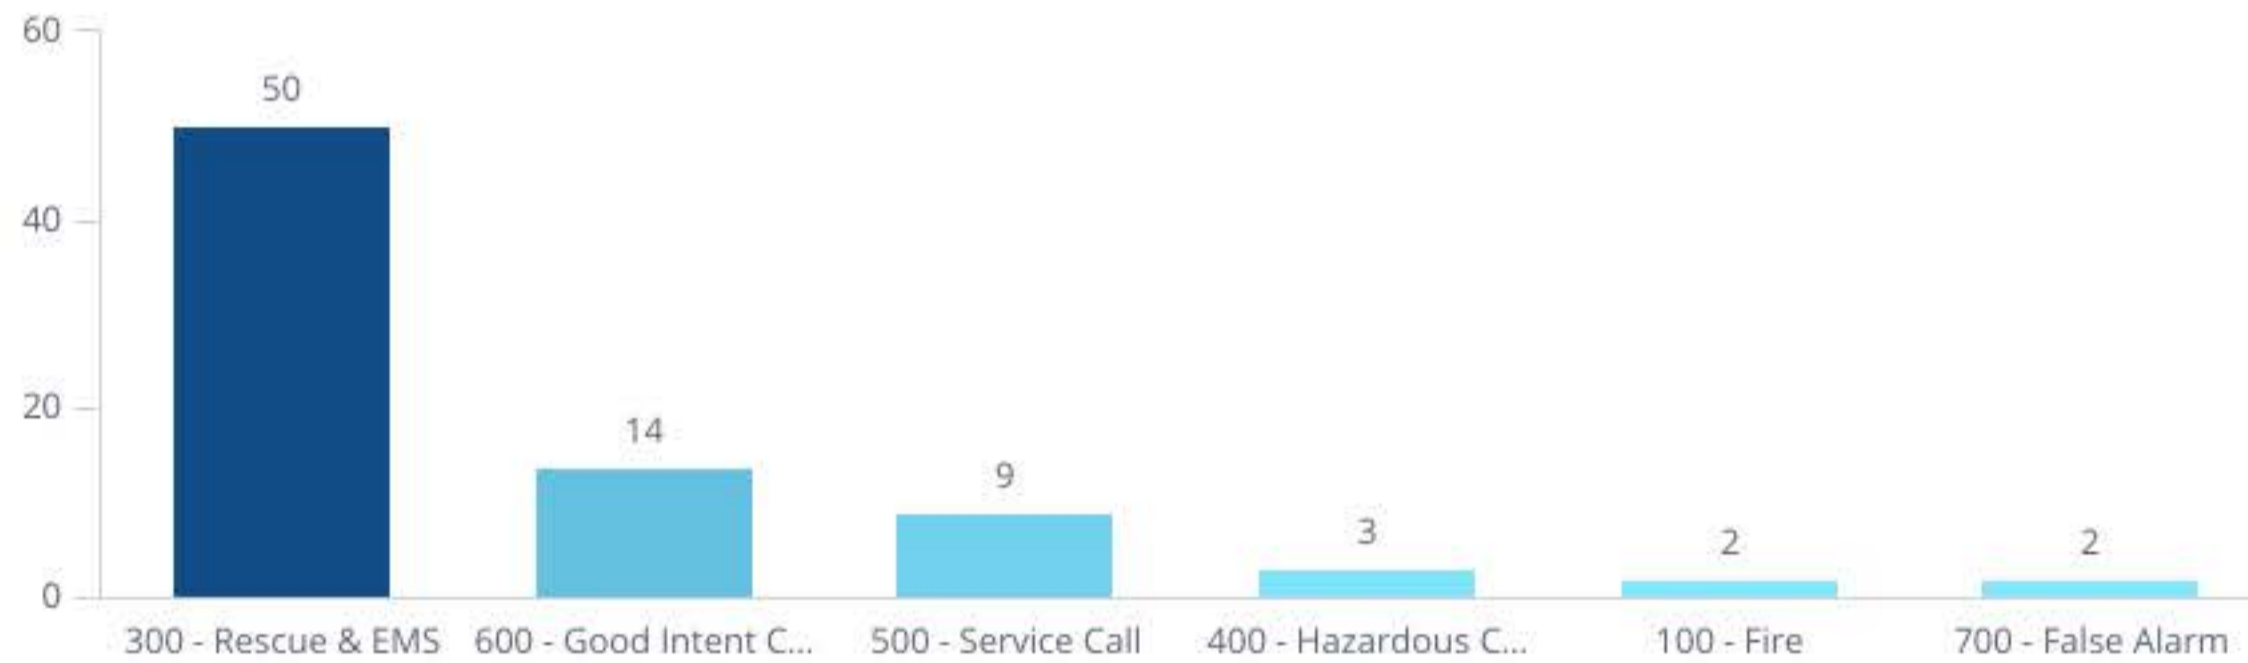

Mokelumne Fire District Map Zones Call Percentage

Mokelumne Fire District

Fire Incidents March 2025

Count of Total Incidents

Count of Incidents
80

Fire Calls

Count of Fire Calls
2
Percent of Fire Calls **2.5%**

EMS Calls

Count of EMS Calls
50
Percent of EMS Calls **62.5%**

Other Calls

Count of Other Calls
28
Percent of Other Calls **35.0%**

Count of Incidents by Incident Type Group and Year