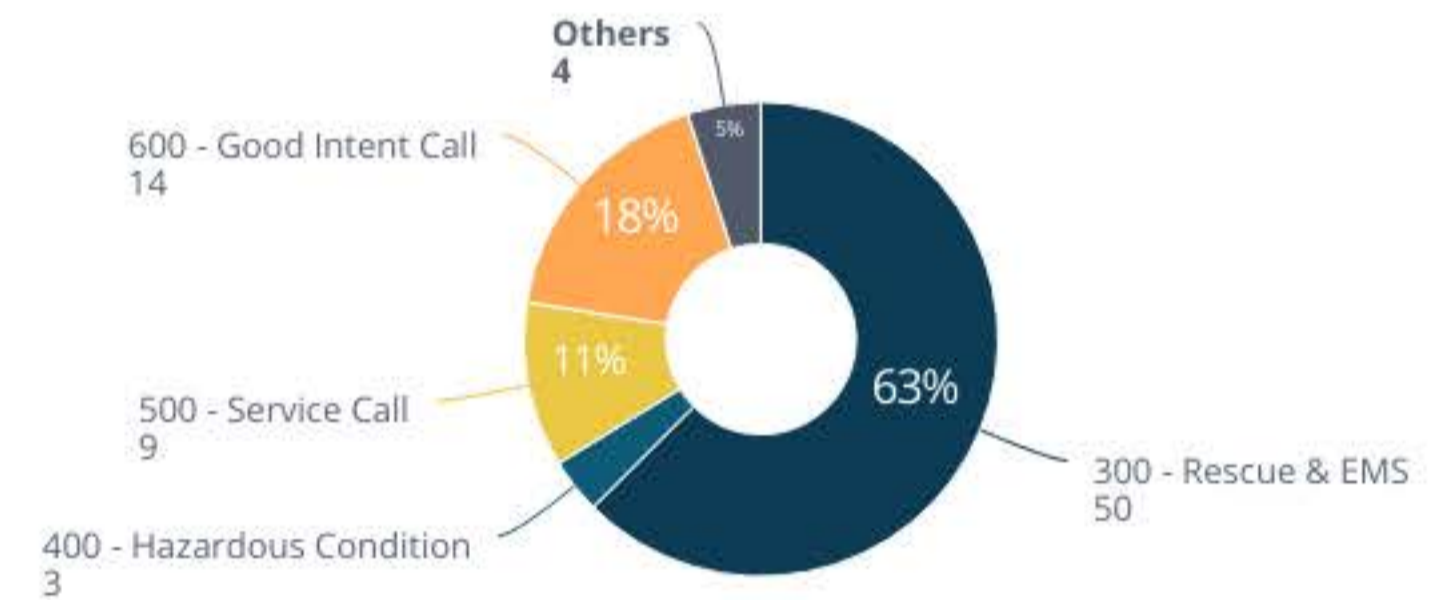

Percentage of Incident Type Group