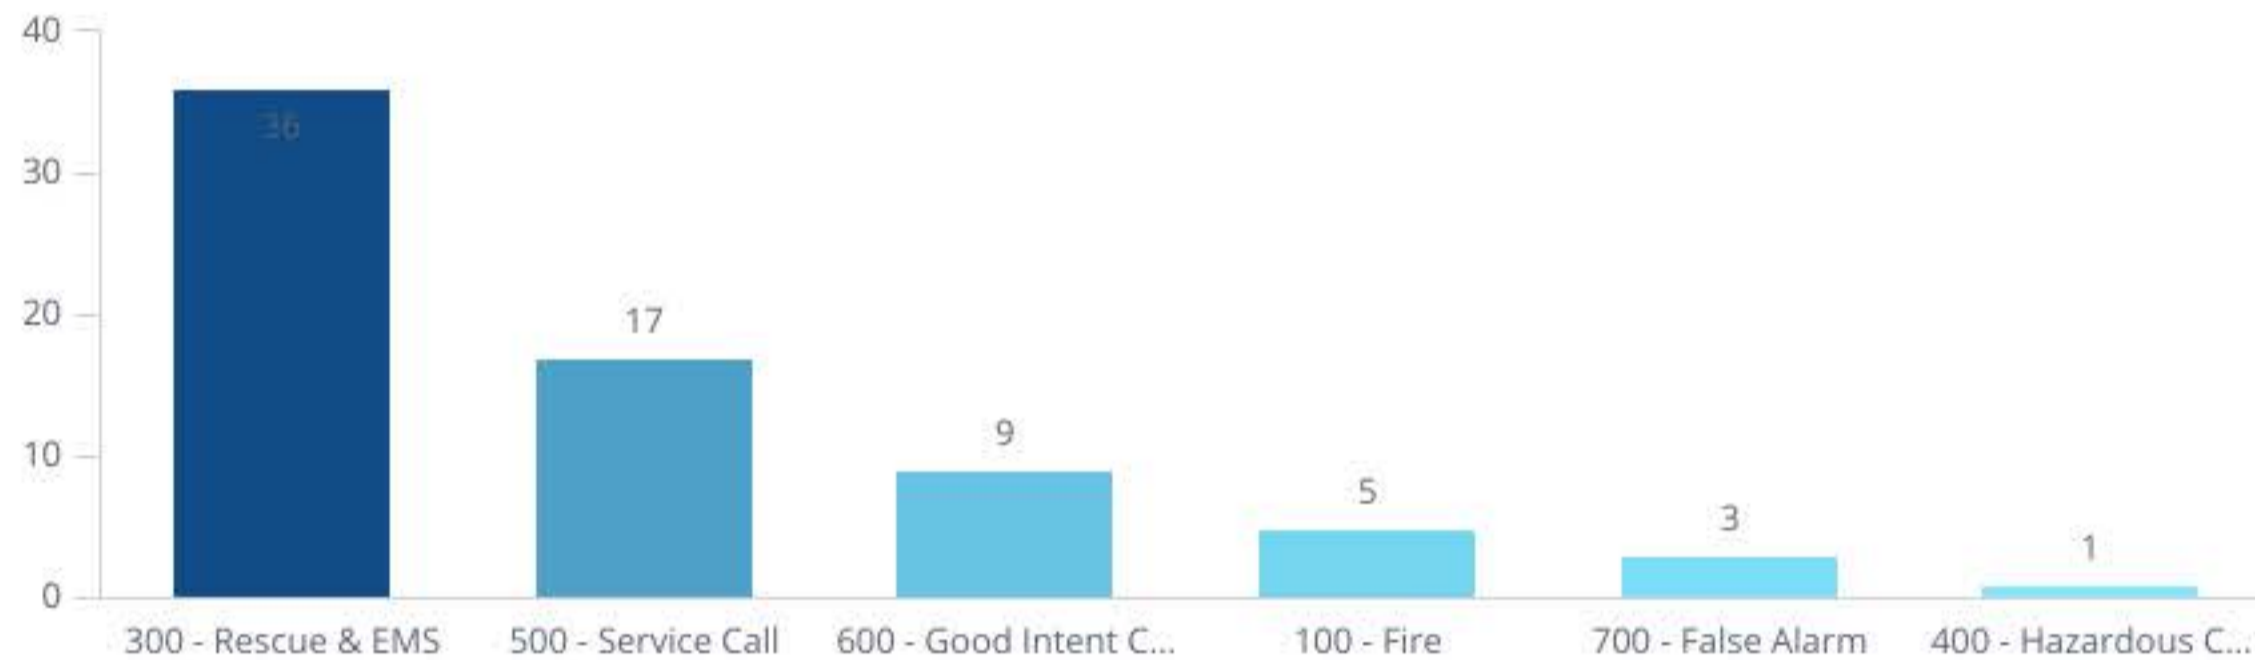

Mokelumne Fire District

Fire Incidents October 2025

Count of Total Incidents

Count of Incidents
71

Fire Calls

Count of Fire Calls
5
Percent of Fire Calls **7.0%**

EMS Calls

Count of EMS Calls
36
Percent of EMS Calls **50.7%**

Other Calls

Count of Other Calls
30
Percent of Other Calls **42.3%**

Count of Incidents by Incident Type Group and Year