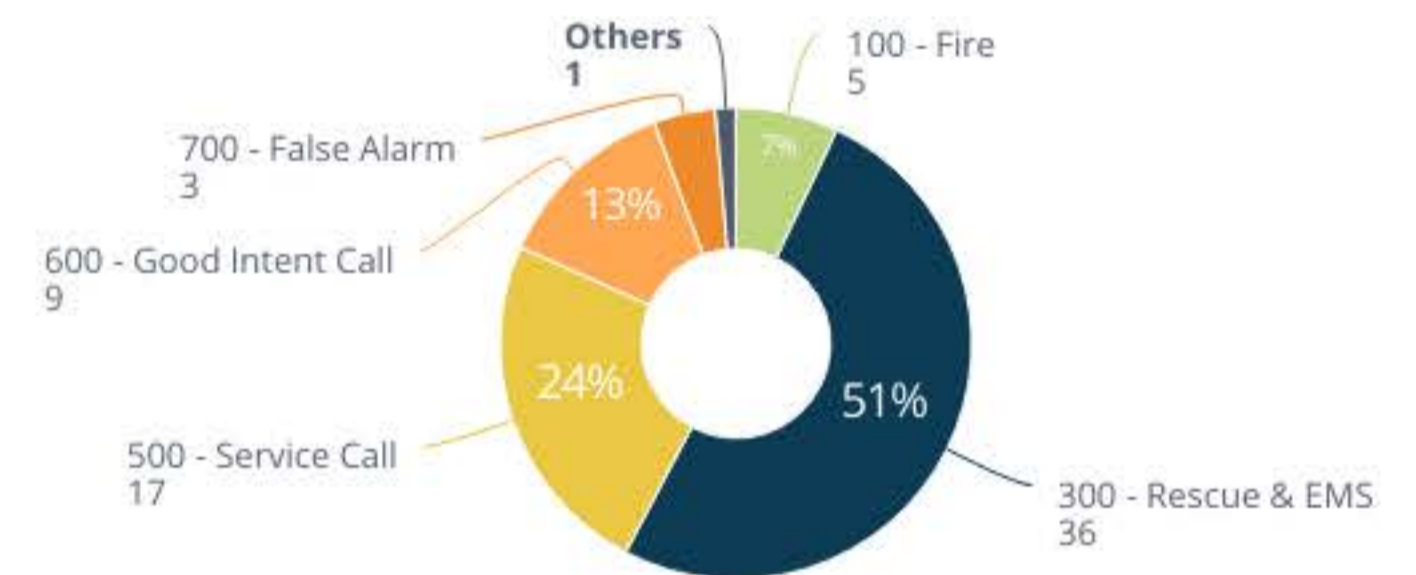

Percentage of Incident Type Group