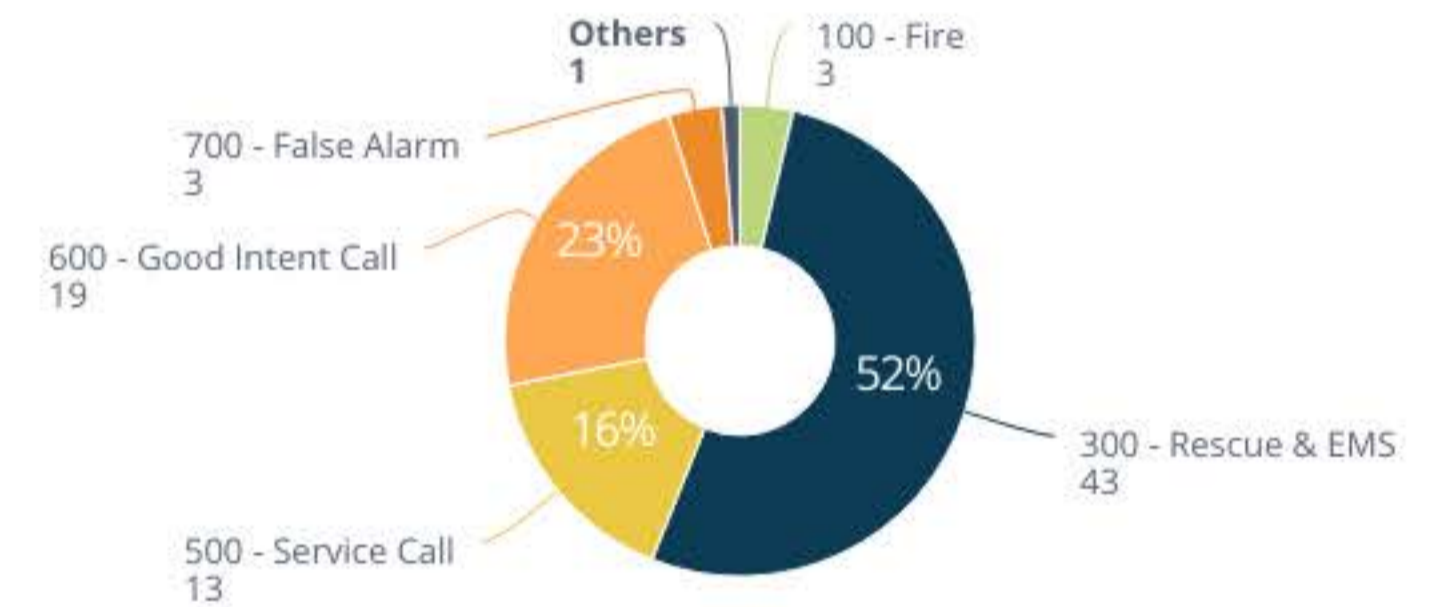

Percentage of Incident Type Group