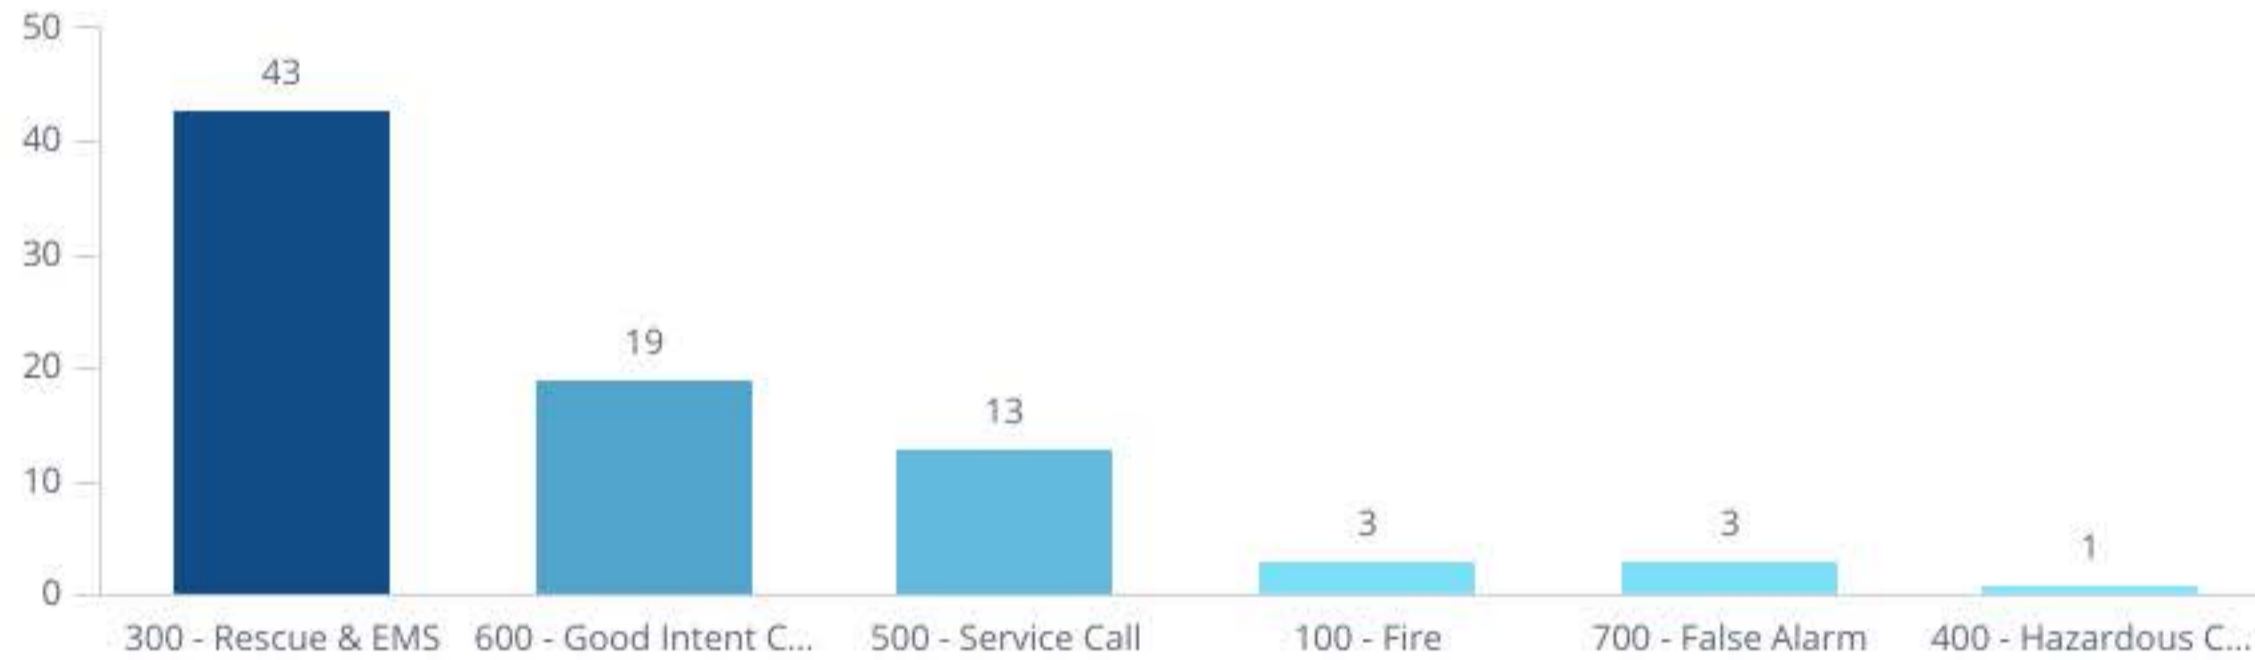

Mokelumne Fire District Map Zones Call Percentage

Mokelumne Fire District

Fire Incidents April 2025

Count of Total Incidents

Count of Incidents
82

Fire Calls

Count of Fire Calls
3
Percent of Fire Calls **3.7%**

EMS Calls

Count of EMS Calls
43
Percent of EMS Calls **52.4%**

Other Calls

Count of Other Calls
36
Percent of Other Calls **43.9%**

Count of Incidents by Incident Type Group and Year