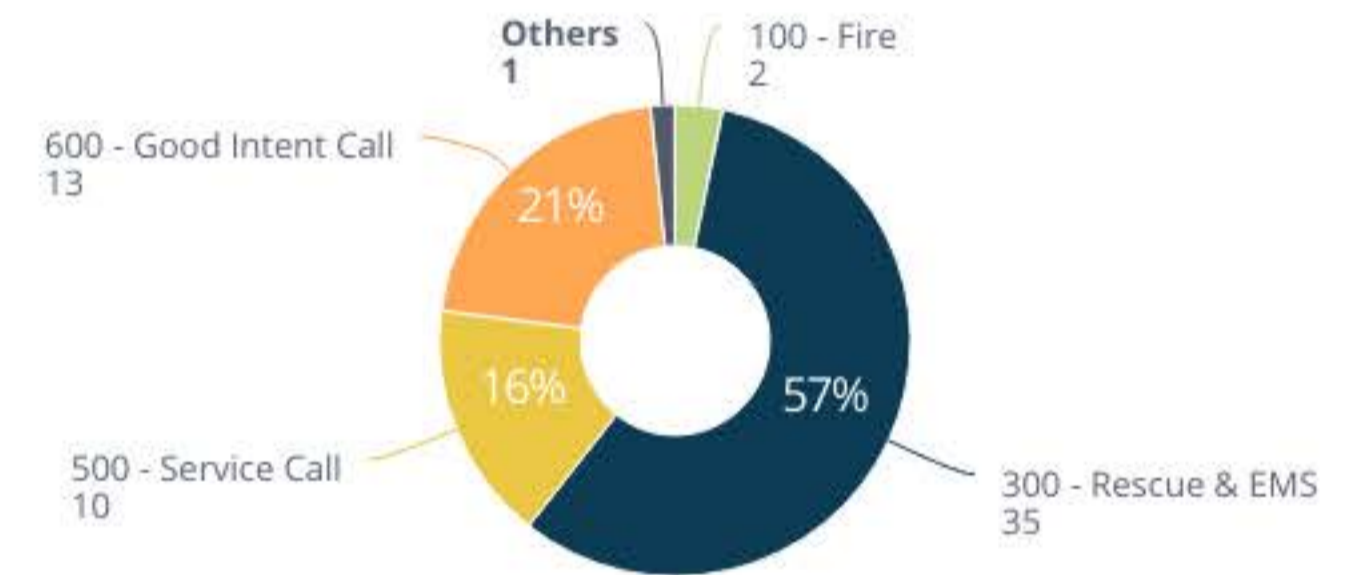

Percentage of Incident Type Group