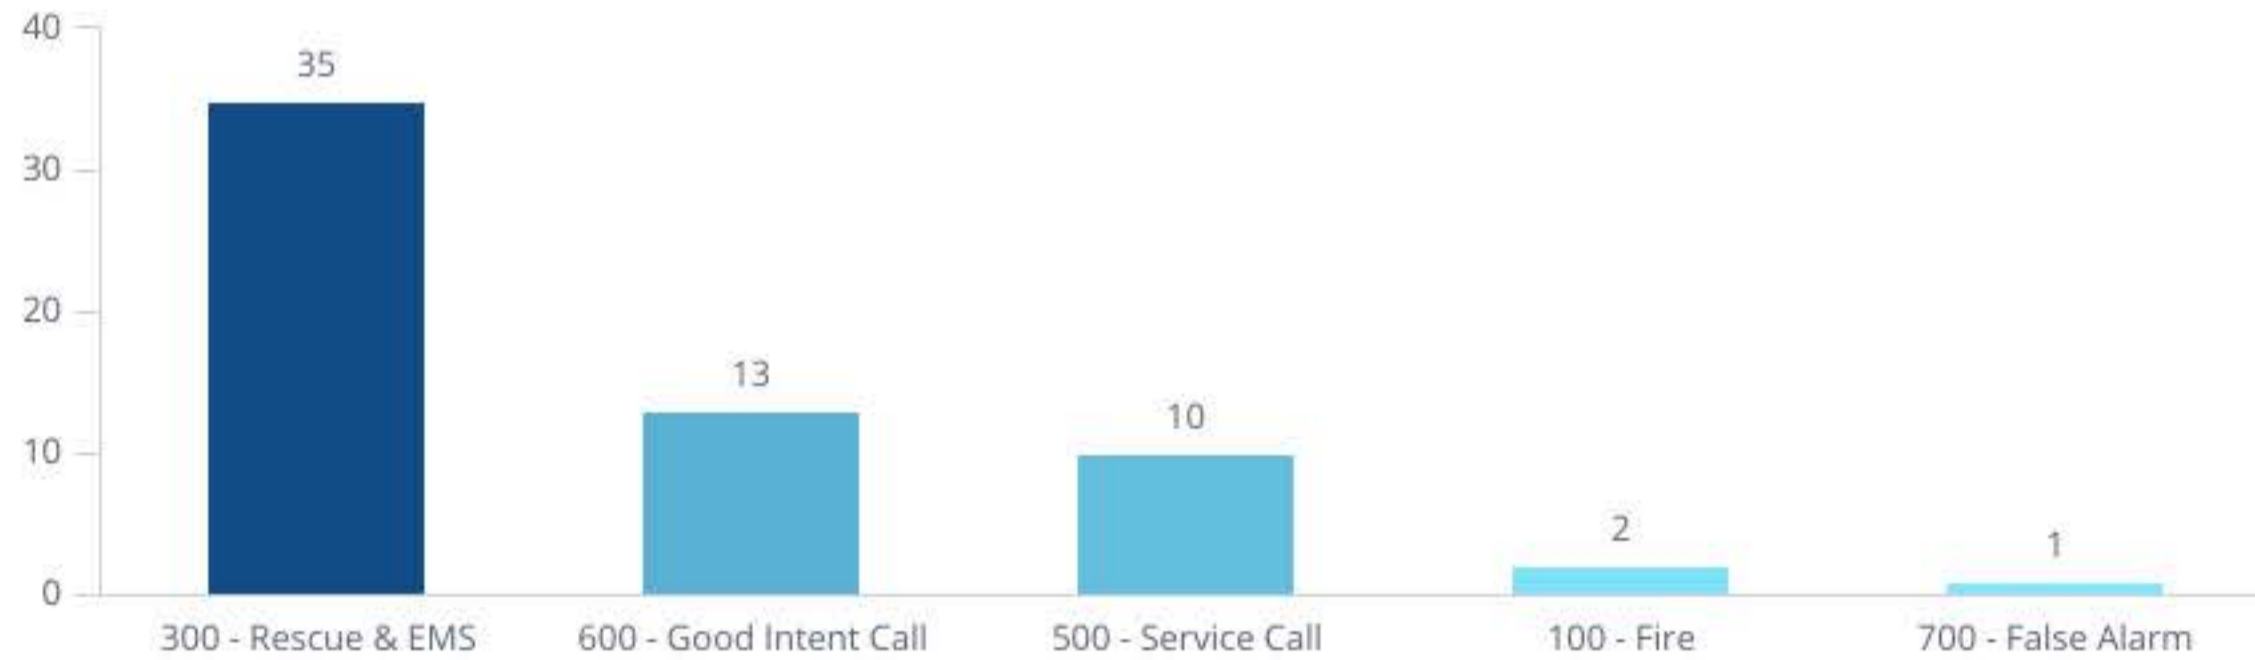

Mokelumne Fire District Map Zones Call Percentage

Mokelumne Fire District

Fire Incidents February 2025

Count of Total Incidents

Count of Incidents
61

Fire Calls

Count of Fire Calls
2
Percent of Fire Calls **3.3%**

EMS Calls

Count of EMS Calls
35
Percent of EMS Calls **57.4%**

Other Calls

Count of Other Calls
24
Percent of Other Calls **39.3%**

Count of Incidents by Incident Type Group and Year