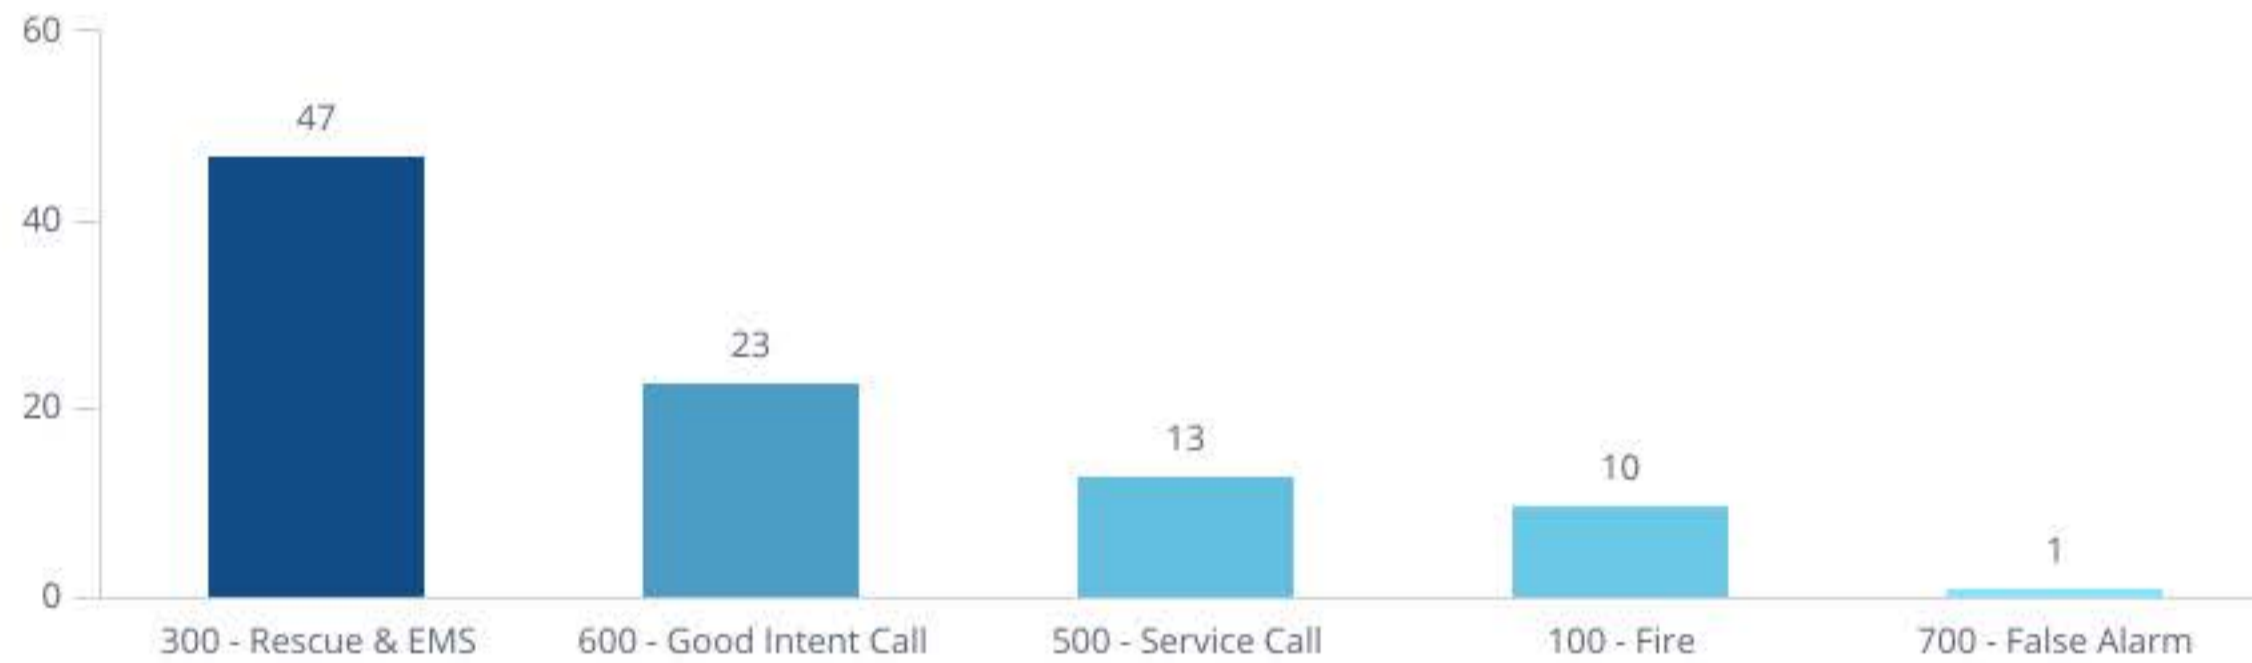

Mokelumne Fire District Map Zones Call Percentage

Mokelumne Fire District

Fire Incidents May 2025

Count of Total Incidents

Count of Incidents
94

Fire Calls

Count of Fire Calls
10
Percent of Fire Calls **10.6%**

EMS Calls

Count of EMS Calls
47
Percent of EMS Calls **50.0%**

Other Calls

Count of Other Calls
37
Percent of Other Calls **39.4%**

Count of Incidents by Incident Type Group and Year