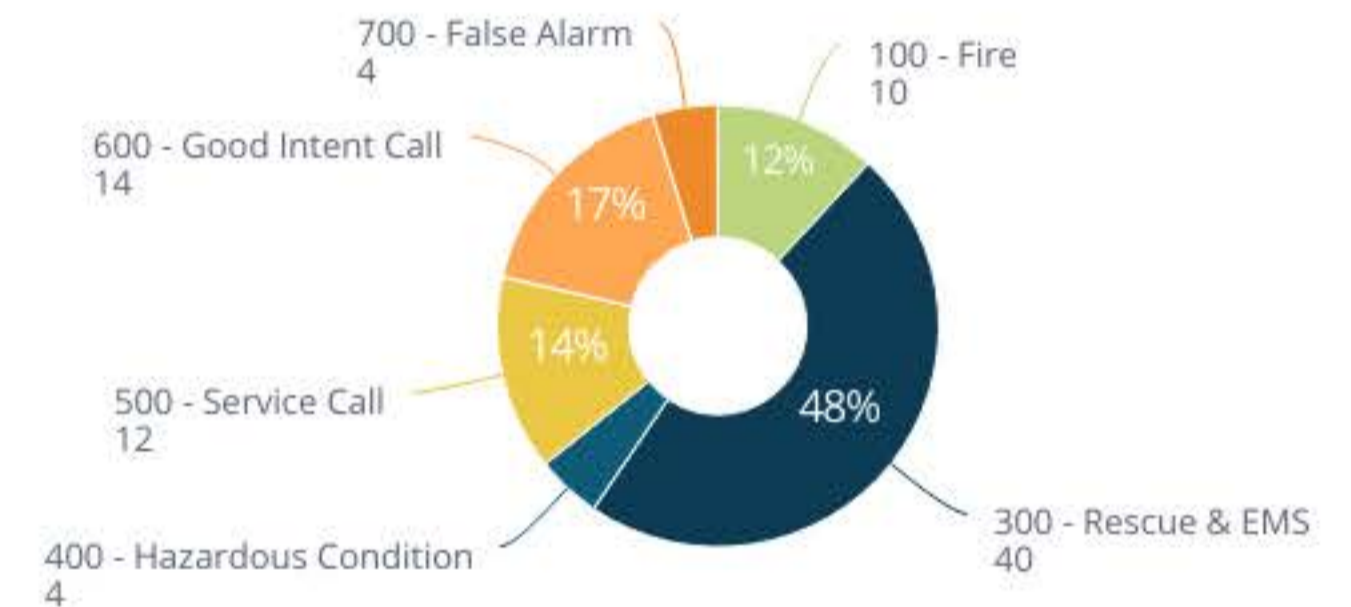

Percentage of Incident Type Group