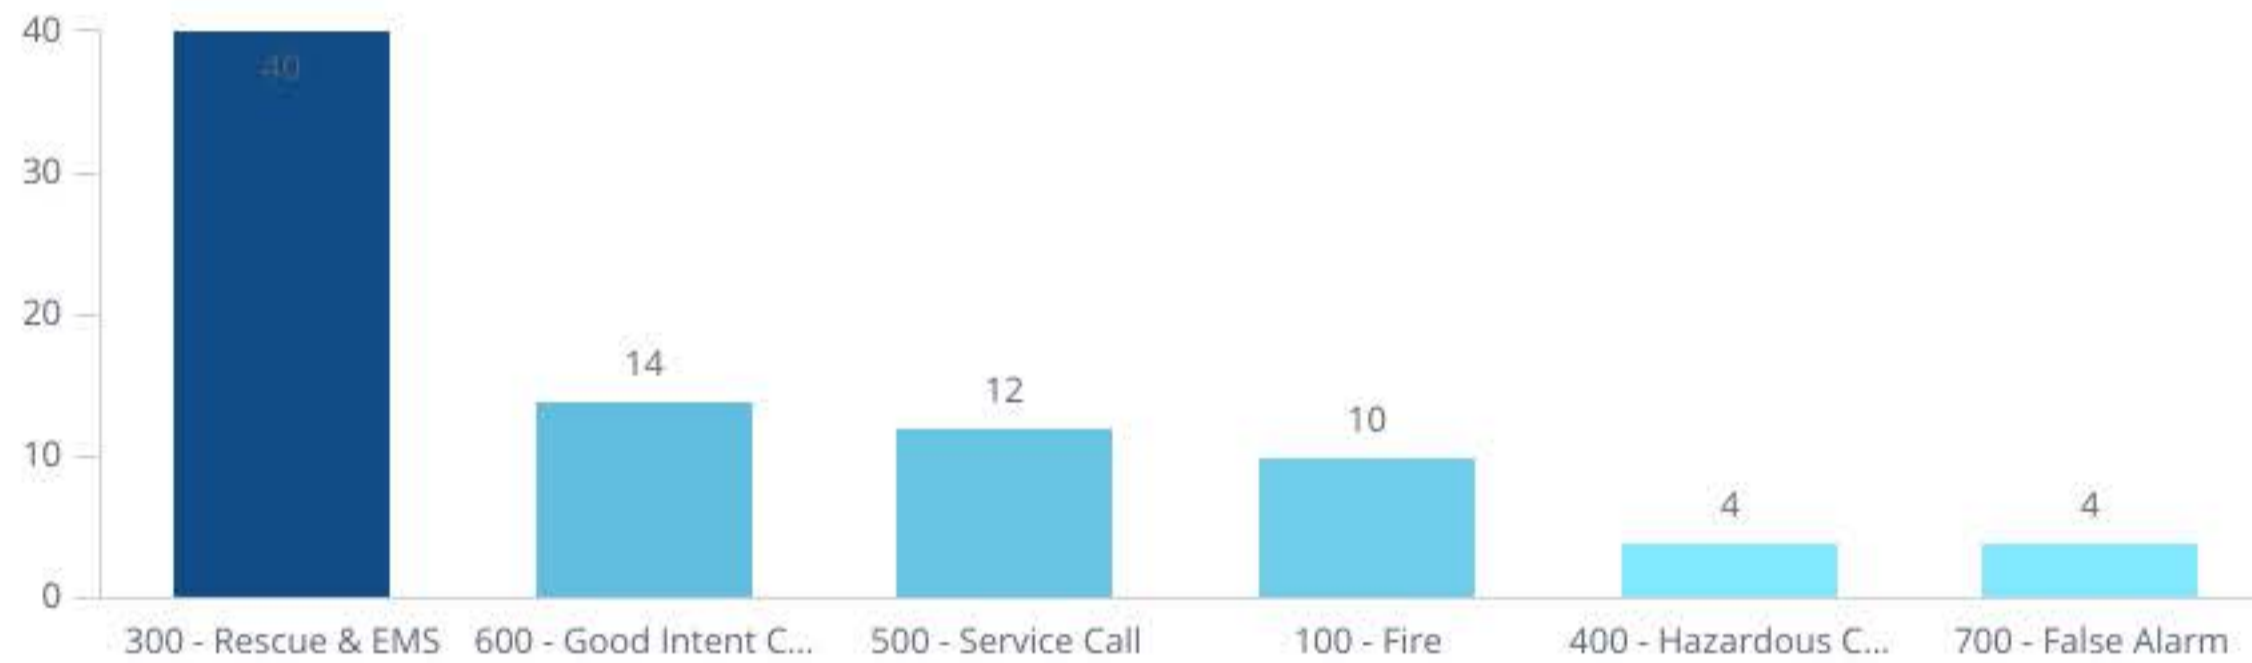

Mokelumne Fire District Map Zones Call Percentage

Mokelumne Fire District

Fire Incidents September 2025

Count of Total Incidents

Count of Incidents
84

Fire Calls

Count of Fire Calls
10
Percent of Fire Calls **11.9%**

EMS Calls

Count of EMS Calls
40
Percent of EMS Calls **47.6%**

Other Calls

Count of Other Calls
34
Percent of Other Calls **40.5%**

Count of Incidents by Incident Type Group and Year