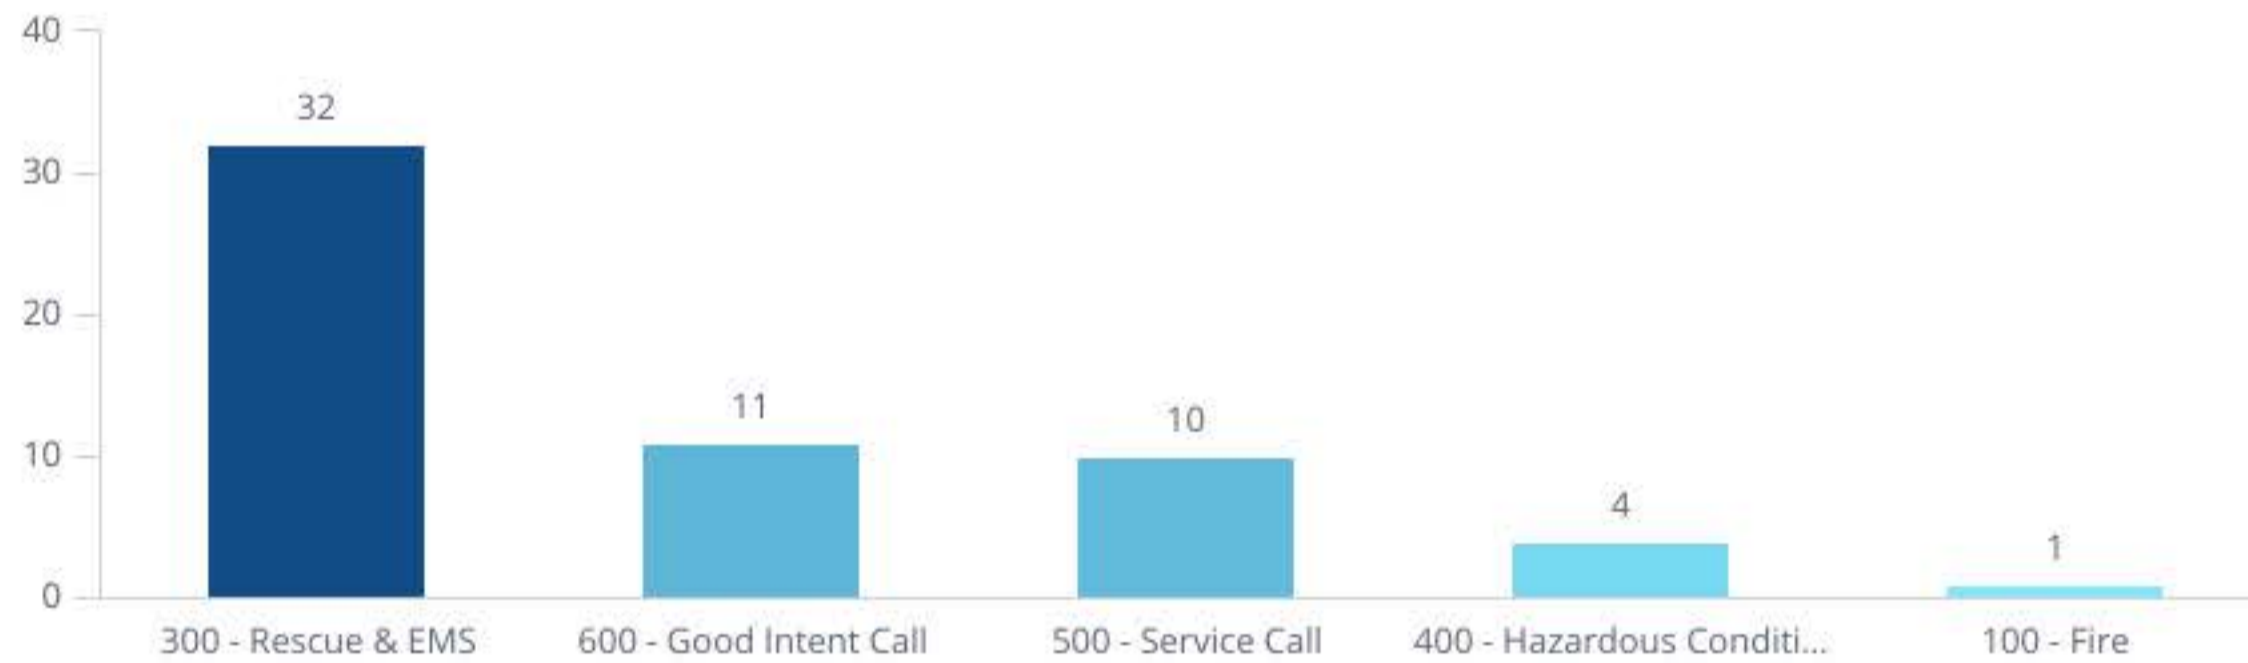

Mokelumne Fire District Map Zones Call Percentage

Mokelumne Fire District

Fire Incidents January 2025

Count of Total Incidents

Count of Incidents
58

Fire Calls

Count of Fire Calls
1
Percent of Fire Calls **1.7%**

EMS Calls

Count of EMS Calls
32
Percent of EMS Calls **55.2%**

Other Calls

Count of Other Calls
25
Percent of Other Calls **43.1%**

Count of Incidents by Incident Type Group and Year