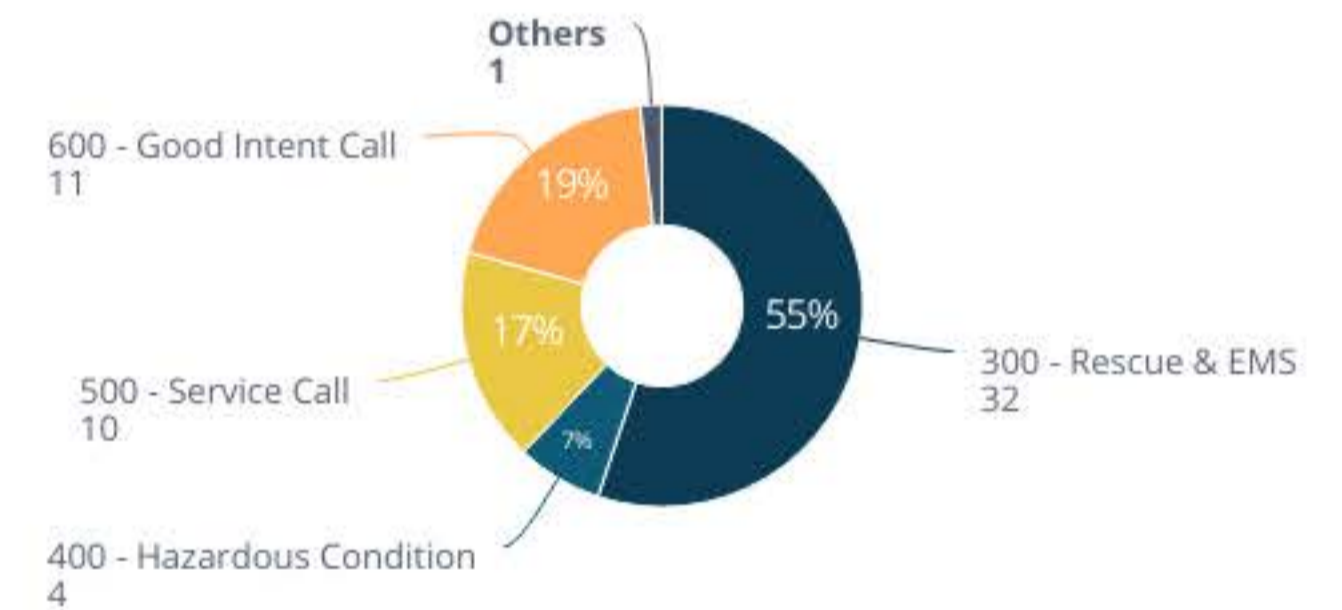

Percentage of Incident Type Group