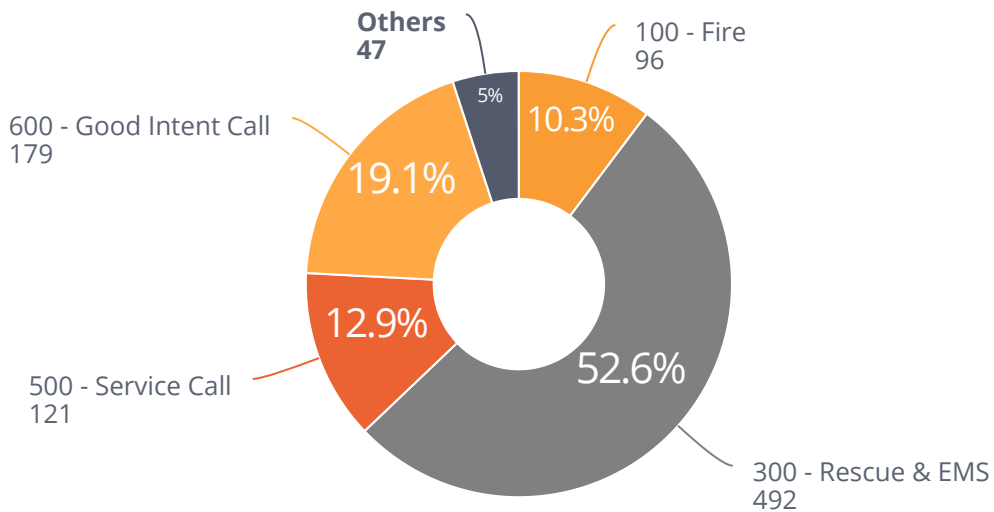

MOKELUMNE FIRE INCIDENTS 2024

Count of Total Incide...

Fire Calls

EMS Calls

Other Calls

Count of Incidents
935

Count of Fire Calls
96

Percent of Fire Calls **10.3%**

Count of EMS Calls
492

Percent of EMS Calls **52.6%**

Count of Other Calls
347

Percent of Other Calls **37.1%**

Percentage of Incident Type Group