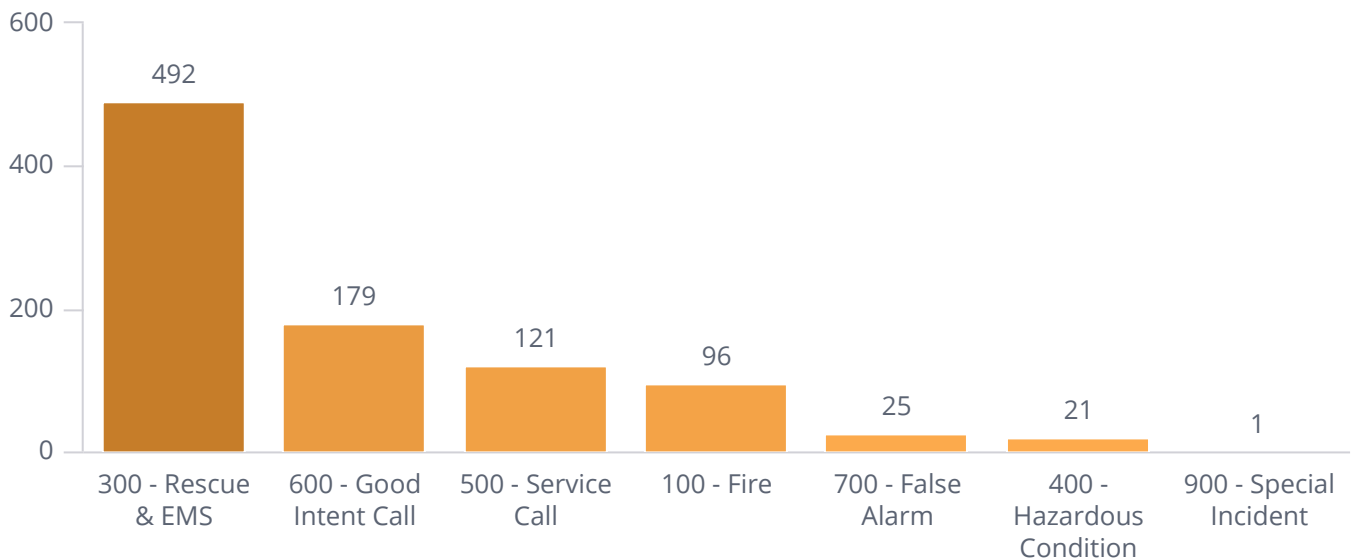

Count of EMS Calls
492

Percent of EMS Calls **52.6%**

Count of Other Calls
347

Percent of Other Calls **37.1%**

Percentage of Incident Type Group

Count of Incidents by Incident Type Group and Year

Mokelumne Fire District Map Zones Call Percentage