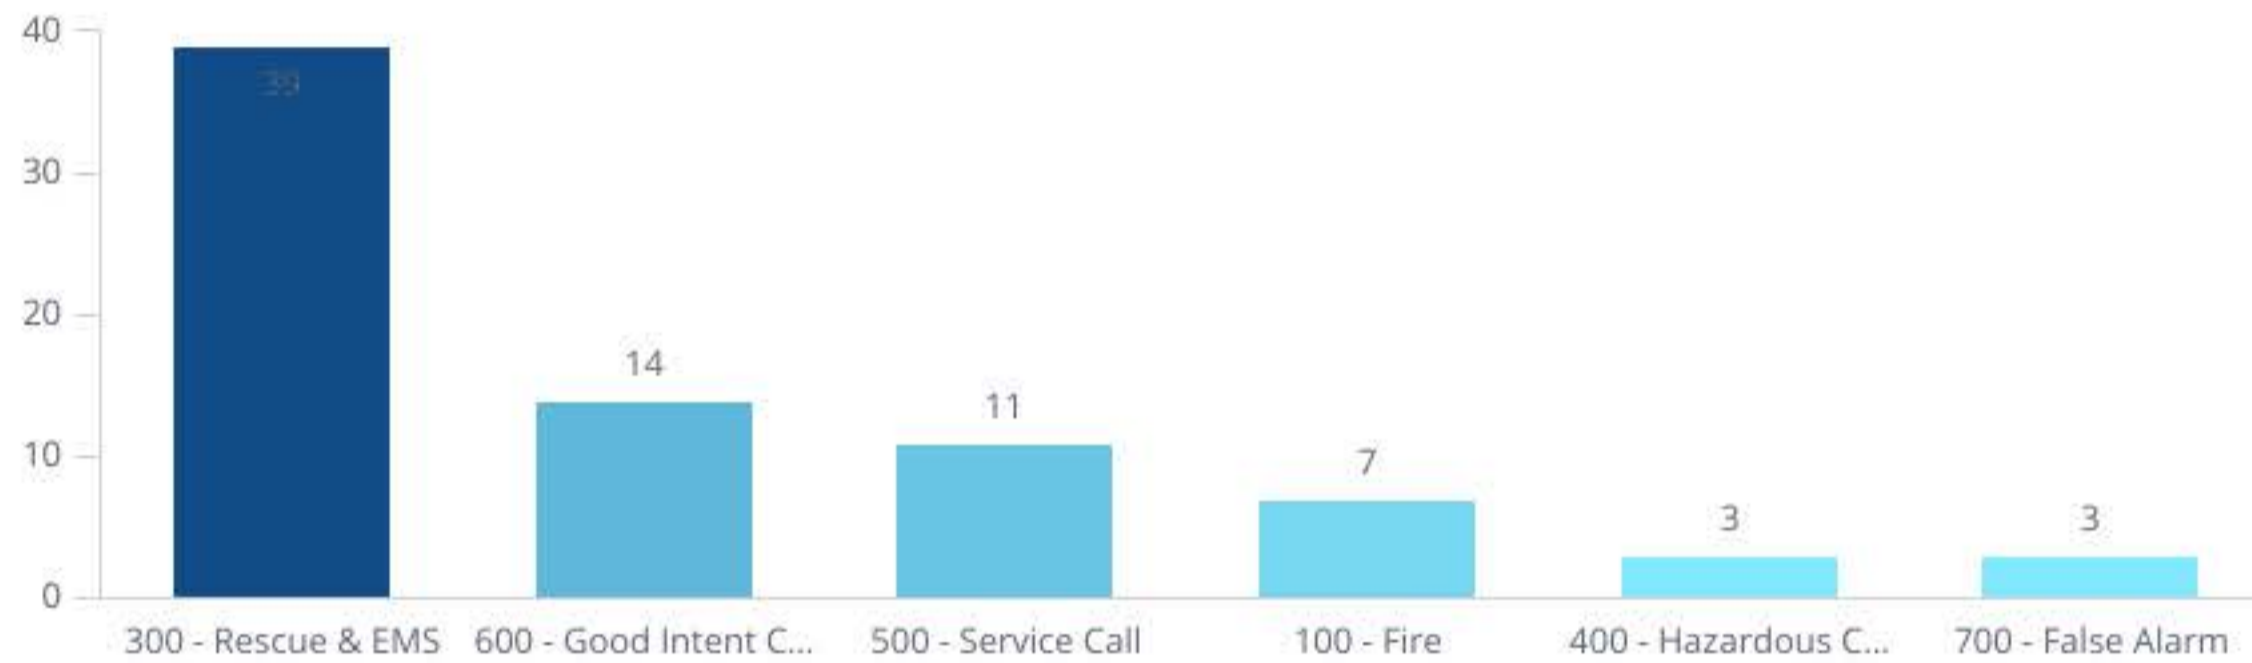

Mokelumne Fire District Map Zones Call Percentage

Mokelumne Fire District

Fire Incidents November 2025

Count of Total Incidents

Count of Incidents
77

Fire Calls

Count of Fire Calls
7

Percent of Fire Calls **9.1%**

EMS Calls

Count of EMS Calls
39

Percent of EMS Calls **50.6%**

Other Calls

Count of Other Calls
31

Percent of Other Calls **40.3%**

Count of Incidents by Incident Type Group and Year