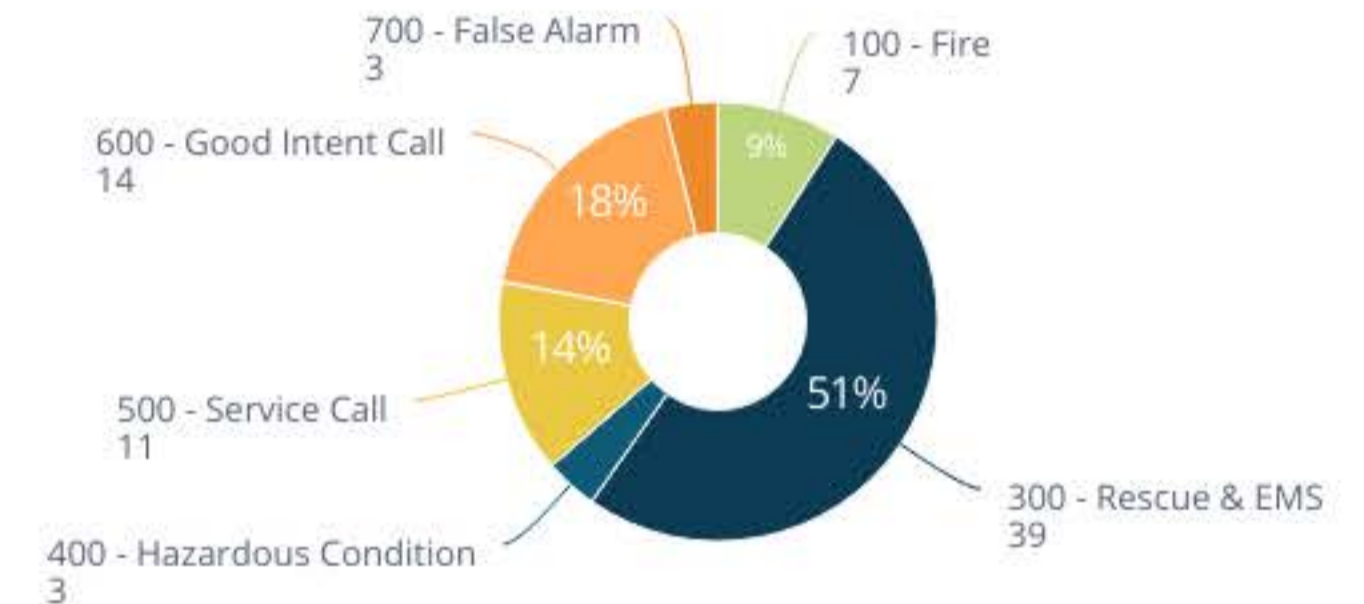

Percent of EMS Calls **50.6%**

Other Calls

Count of Other Calls  
**31**

Percent of Other Calls **40.3%**

Count of Incidents by Incident Type Group and Year

Percentage of Incident Type Group

Mokelumne Fire District Map Zones Call Percentage