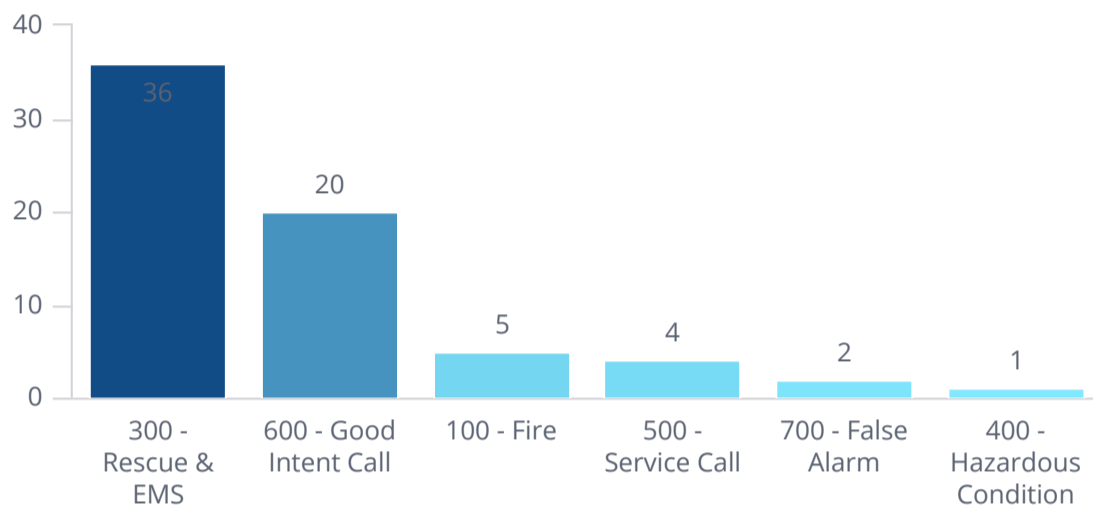

MOKELUMNE FIRE INCIDENTS April 2024

Count of Total Incidents

Count of Incidents
68

Fire Calls

Count of Fire Calls
5
Percent of Fire Calls **7.4%**

EMS Calls

Count of EMS Calls
36
Percent of EMS Calls **52.9%**

Other Calls

Count of Other Calls
27
Percent of Other Calls **39.7%**

Count of Incidents by Incident Type Group and Year

Percentage of Incident Type Group