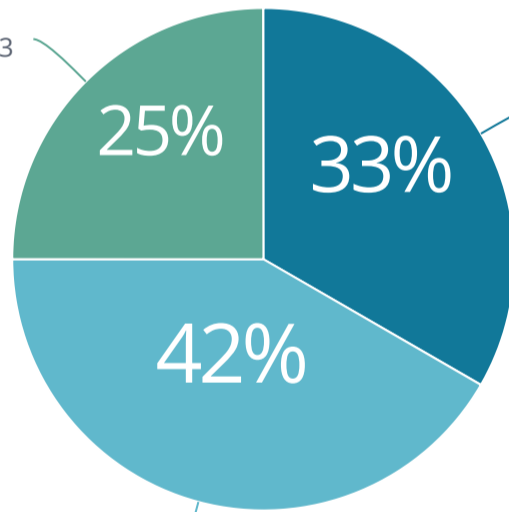

MOKELUMNE FIRE INCIDENTS April 2024

Count of Total Incidents

Count of Incidents
68

Fire Calls

Count of Fire Calls
5
Percent of Fire Calls **7.4%**

EMS Calls

Count of EMS Calls
36
Percent of EMS Calls **52.9%**

Other Calls

Count of Other Calls
27
Percent of Other Calls **39.7%**

Count of Incidents by Incident Type Group and Year

Percentage of Incident Type Group

Mokelumne Fire District Zone 3

Mokelumne Fire District Zone 1