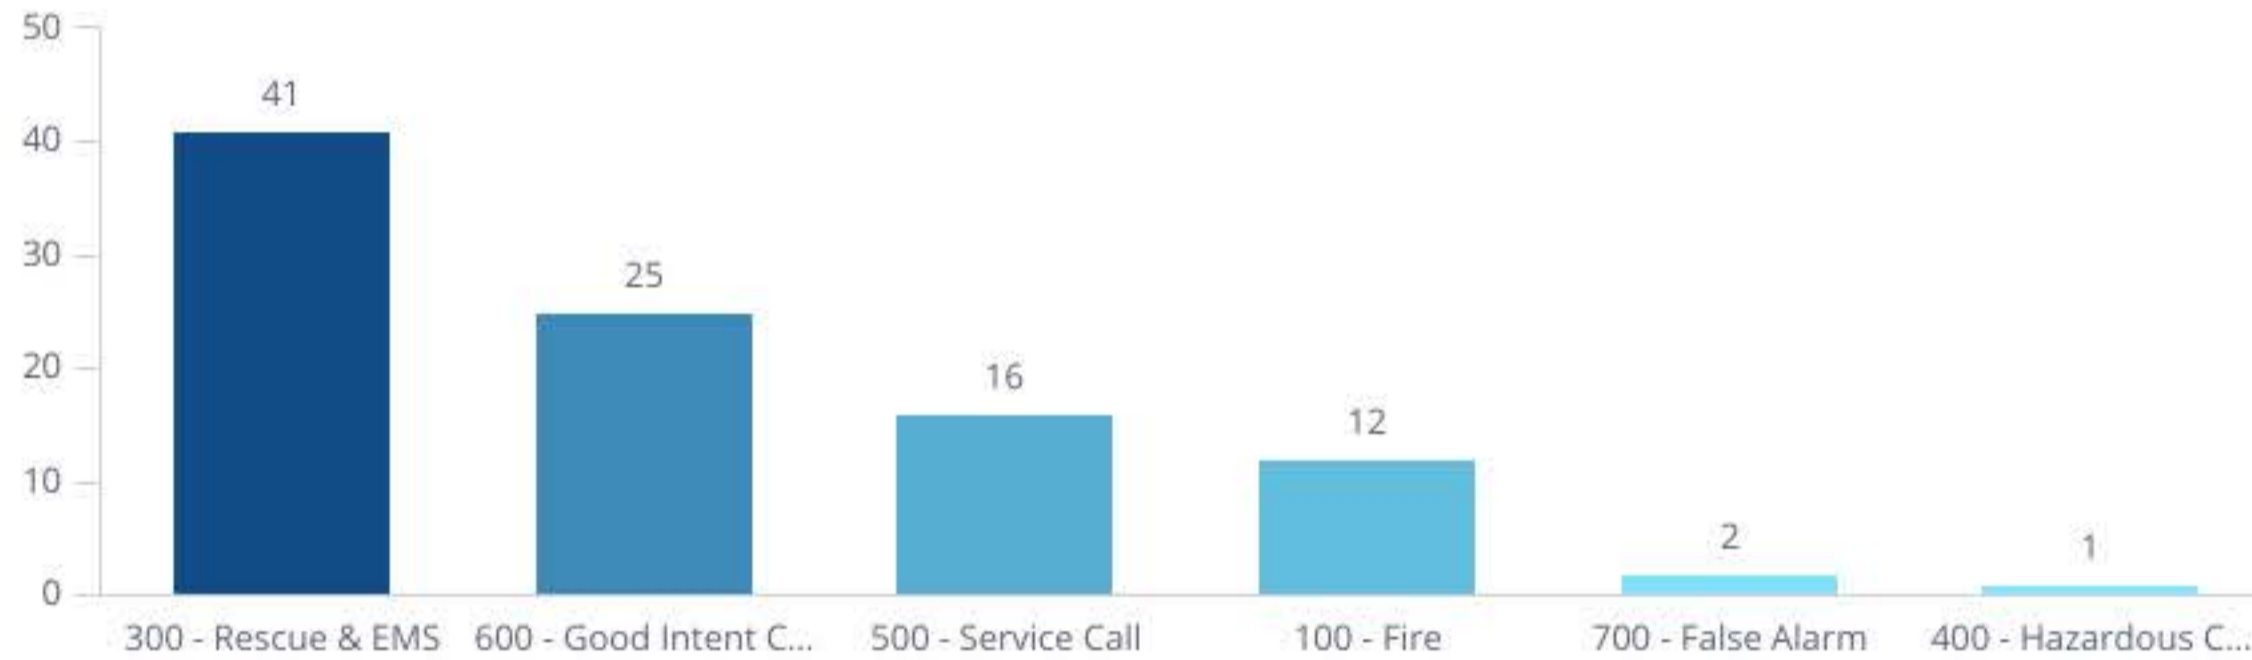

Mokelumne Fire District Map Zones Call Percentage

Mokelumne Fire District

Fire Incidents August 2025

Count of Total Incidents

Count of Incidents
97

Fire Calls

Count of Fire Calls
12

Percent of Fire Calls **12.4%**

EMS Calls

Count of EMS Calls
41

Percent of EMS Calls **42.3%**

Other Calls

Count of Other Calls
44

Percent of Other Calls **45.4%**

Count of Incidents by Incident Type Group and Year