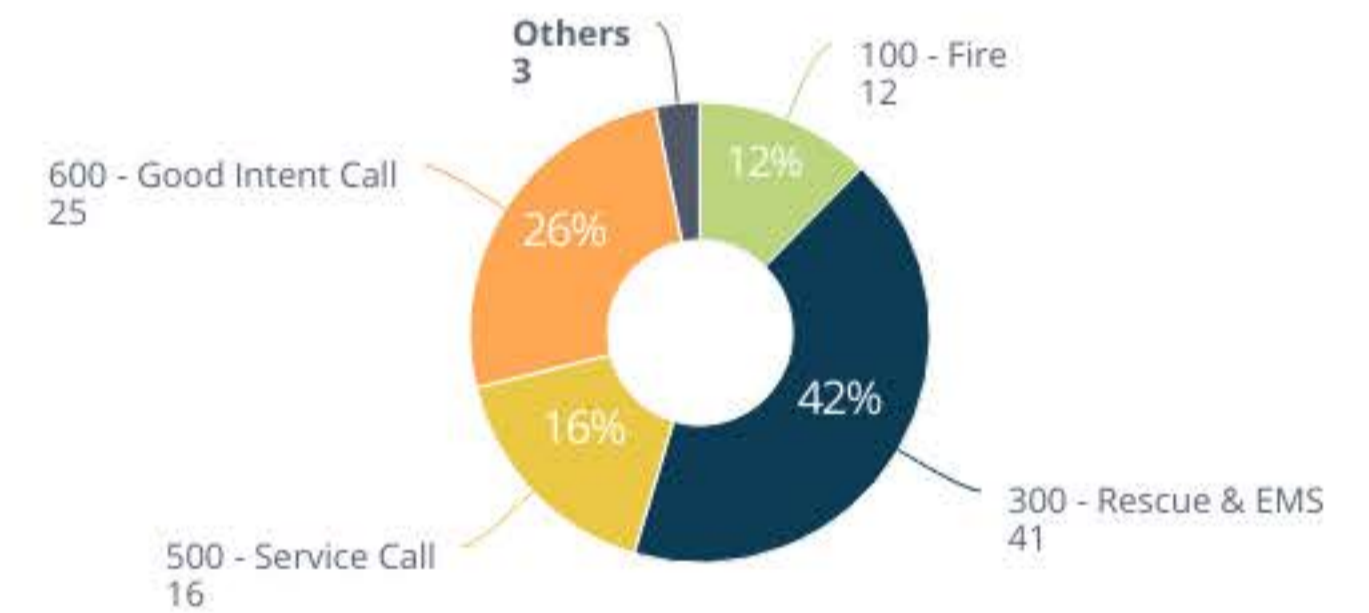

Percent of EMS Calls **42.3%**

Other Calls

Count of Other Calls  
**44**

Percent of Other Calls **45.4%**

Count of Incidents by Incident Type Group and Year

Percentage of Incident Type Group

Mokelumne Fire District Map Zones Call Percentage